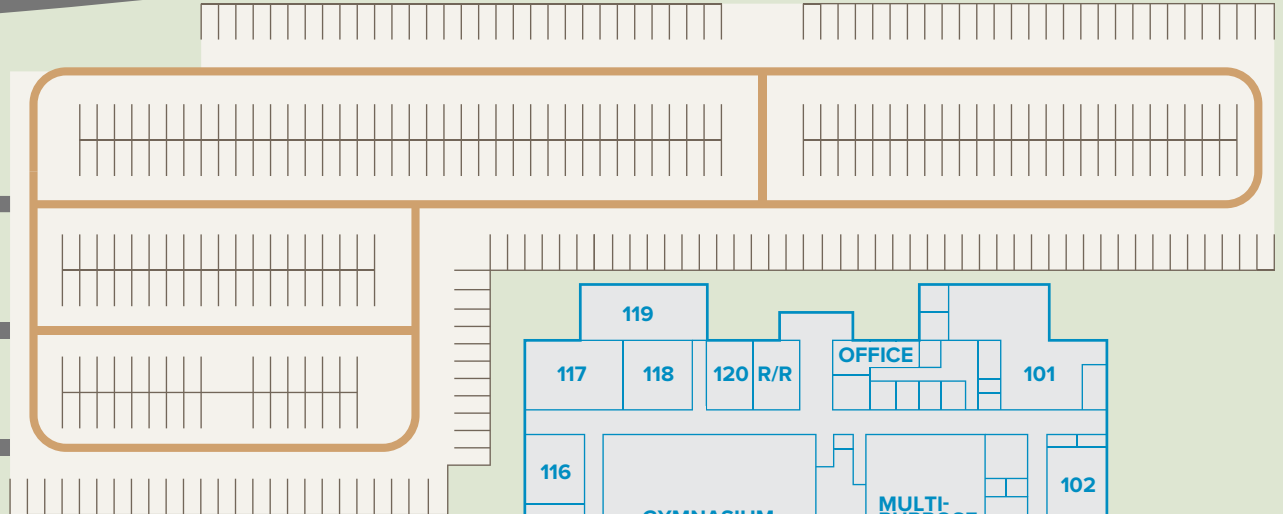

PELANDALE RD

R/R

BIG VALLEY CHRISTIAN SCHOOL
A MINISTRY OF BIG VALLEY GRACE COMMUNITY CHURCH
1020 PELANDALE AVENUE
MODESTO, CA 95356