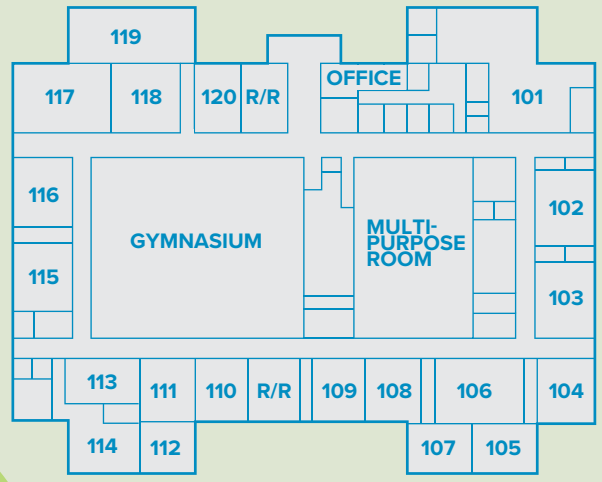

PELANDALE RD

R/R

BIG VALLEY CHRISTIAN SCHOOL
A MINISTRY OF BIG VALLEY GRACE COMMUNITY CHURCH
1020 PELANDALE AVENUE
MODESTO, CA 95356