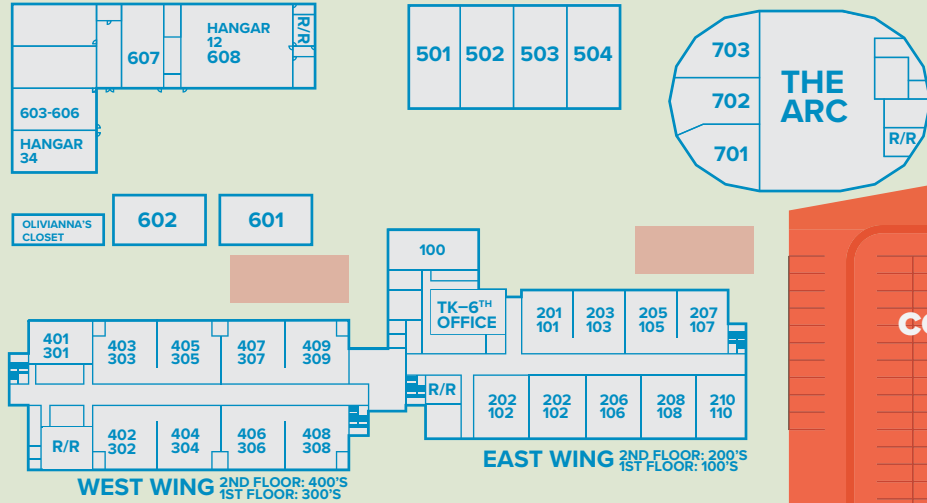

**BIG VALLEY CHRISTIAN SCHOOL**  
 A MINISTRY OF BIG VALLEY GRACE COMMUNITY CHURCH  
 4040-D TULLY ROAD  
 MODESTO, CA 95356

**SNYDER AVE**

**CHURCH OFFICES**

**TULLY RD**

**UNDER CONSTRUCTION**