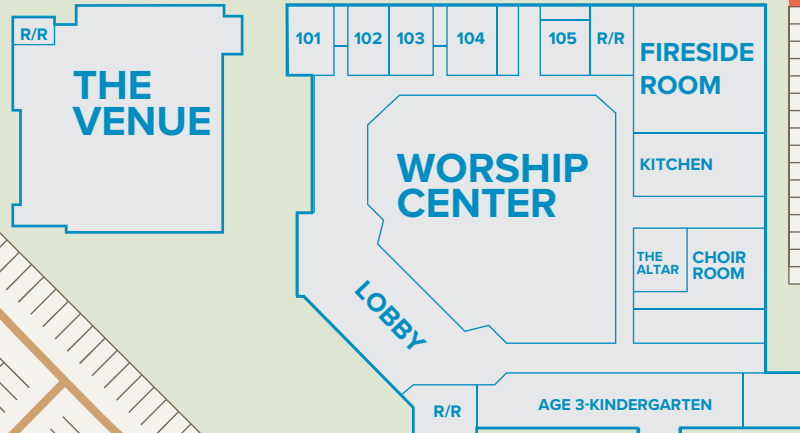

**BIG VALLEY CHRISTIAN SCHOOL**  
 A MINISTRY OF BIG VALLEY GRACE COMMUNITY CHURCH  
 4040-D TULLY ROAD  
 MODESTO, CA 95356

**SNYDER AVE**

**CHURCH OFFICES**

**TULLY RD**

**UNDER CONSTRUCTION**